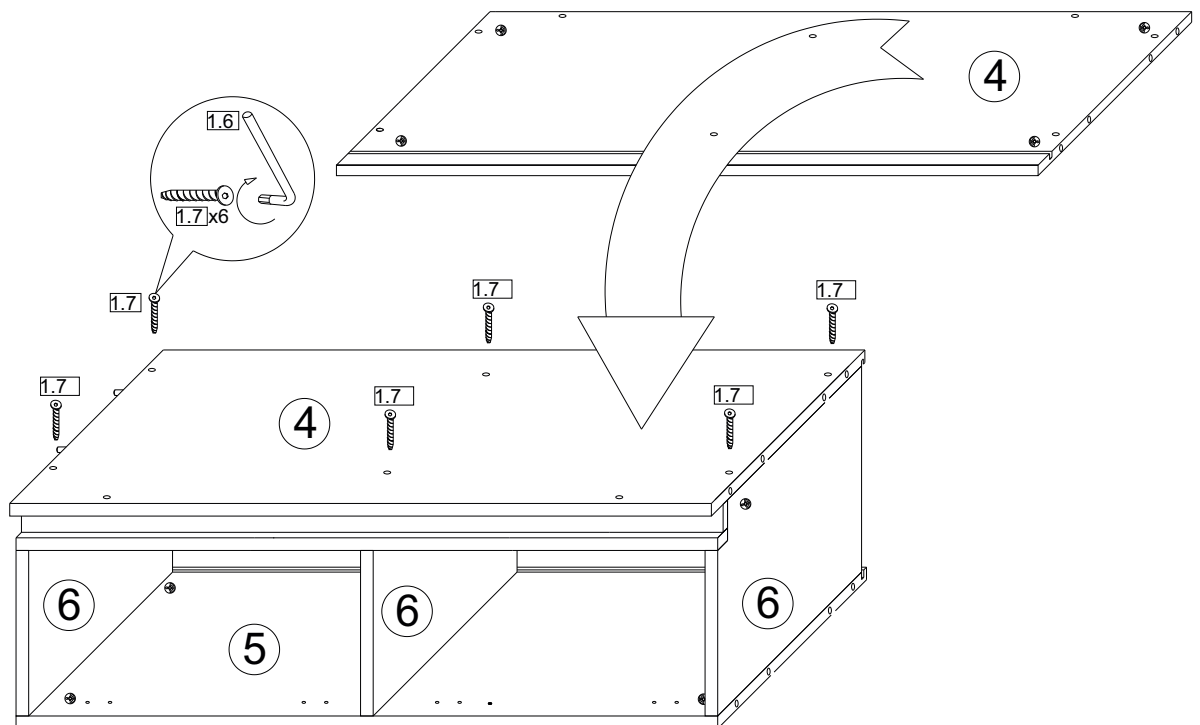

B Bright

Storage Bed 140-160-180x210

ASSEMBLY INSTRUCTIONS

WARNING! THIS PRODUCT SHOULD BE ASSEMBLED BY ADULTS ONLY

1 x12

2 x4

3 x4

4 x4

5 x4

6 x4

7 x4

8 x4

9 x2

10 x2

11 x2

12 x2