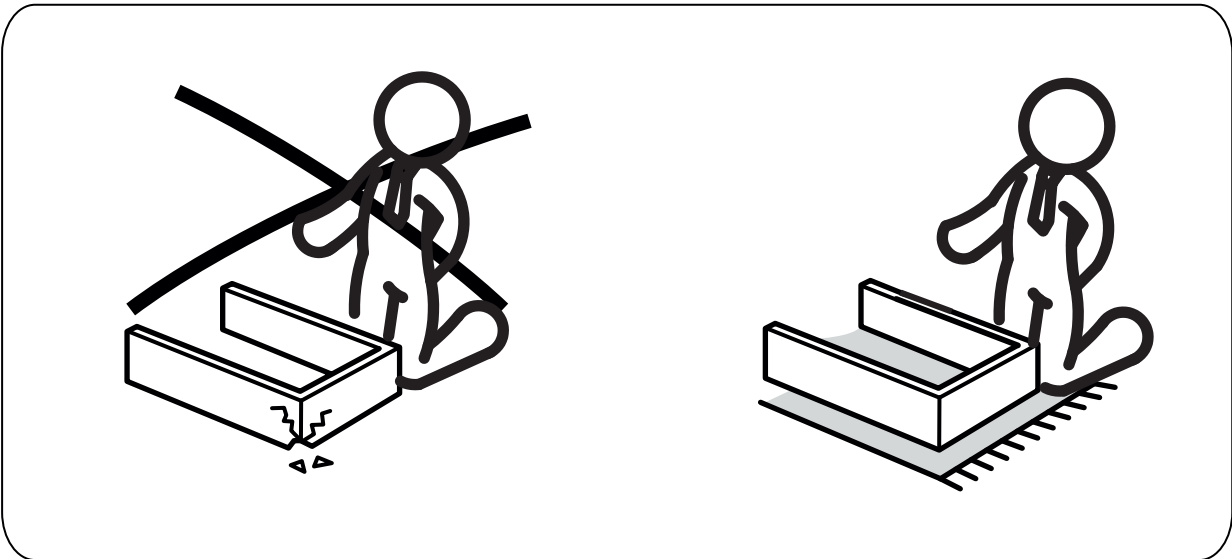

B Bright

Storage Bed 140-160-180x210

ASSEMBLY INSTRUCTIONS

WARNING! THIS PRODUCT SHOULD BE ASSEMBLED BY ADULTS ONLY

1 x12

2 x4

3 x4

4 x4