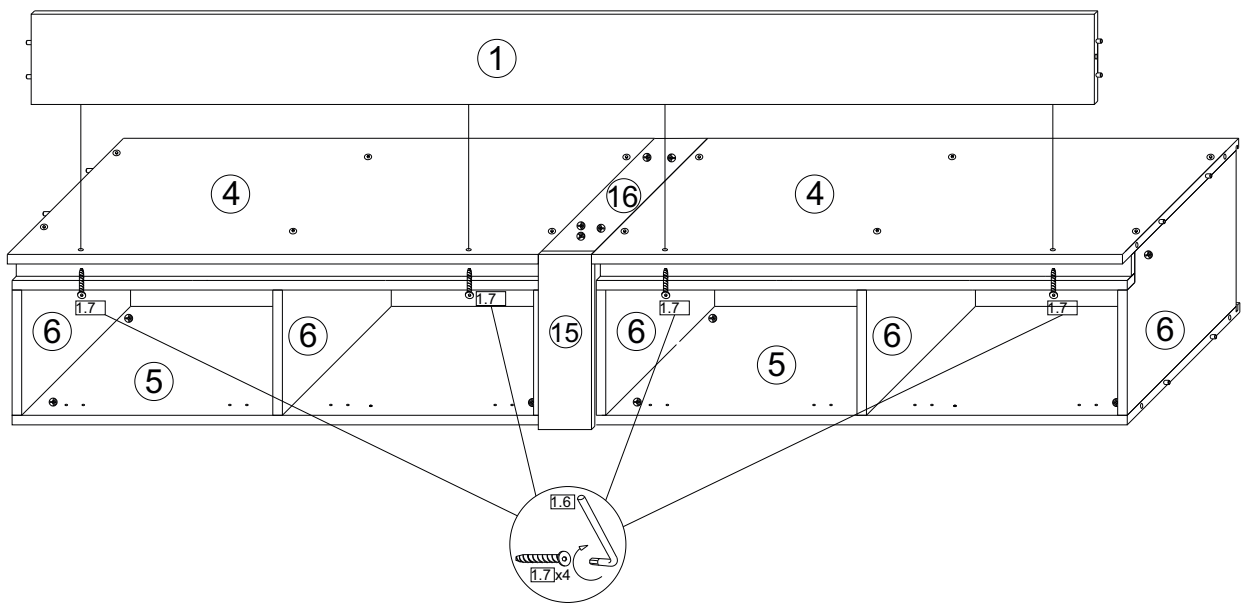

B Bright

Storage Bed 140-160-180x210

ASSEMBLY INSTRUCTIONS

WARNING! THIS PRODUCT SHOULD BE ASSEMBLED BY ADULTS ONLY

1 x12

2 x4

3 x4

4 x4

5 x4

6 x4

7 x4

8 x4

9 x2

10 x2

11 x2

12 x2

13 x2

14 x2

15 x2

18

19

20

21 x8

22 x2

23 x2