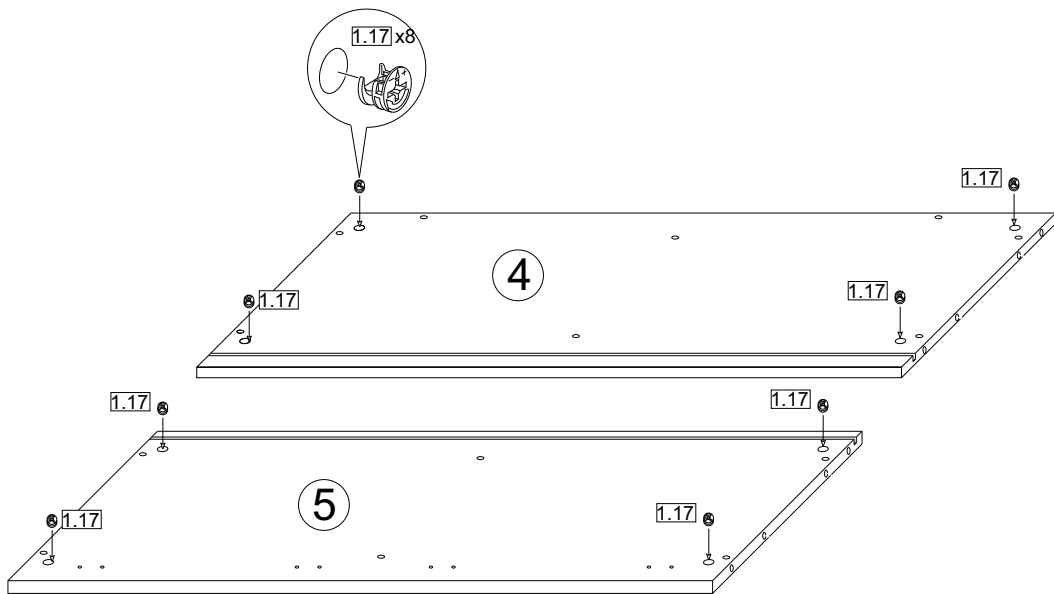

B Bright

Storage Bed 140-160-180x210

ASSEMBLY INSTRUCTIONS

WARNING! THIS PRODUCT SHOULD BE ASSEMBLED BY ADULTS ONLY

1 x12

2 x4

3 x4

4 x4

5 x4

6 x4

7 x4

8 x4

9 x2

10 x2

11 x2

12 x2

13 x2

14 x2

15 x2

18

19

20

21 x8

22 x2

23 x2