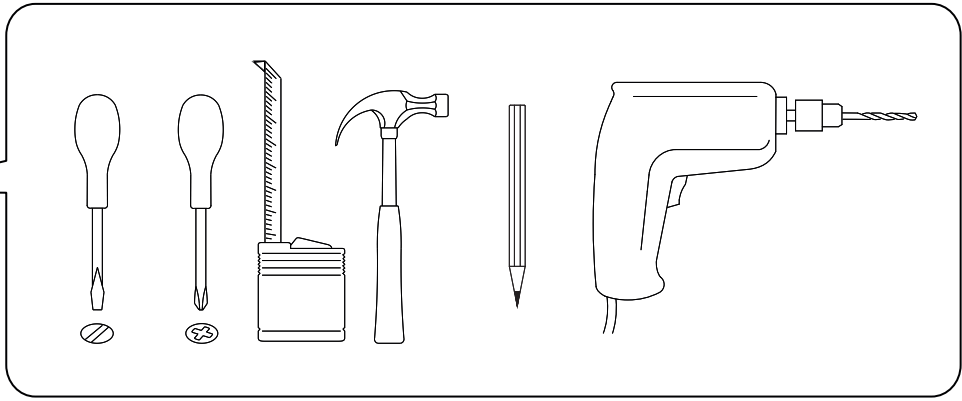

B Bright

Storage Bed 140-160-180x210

ASSEMBLY INSTRUCTIONS

WARNING! THIS PRODUCT SHOULD BE ASSEMBLED BY ADULTS ONLY

1 x12

2 x4

3 x4

4 x4