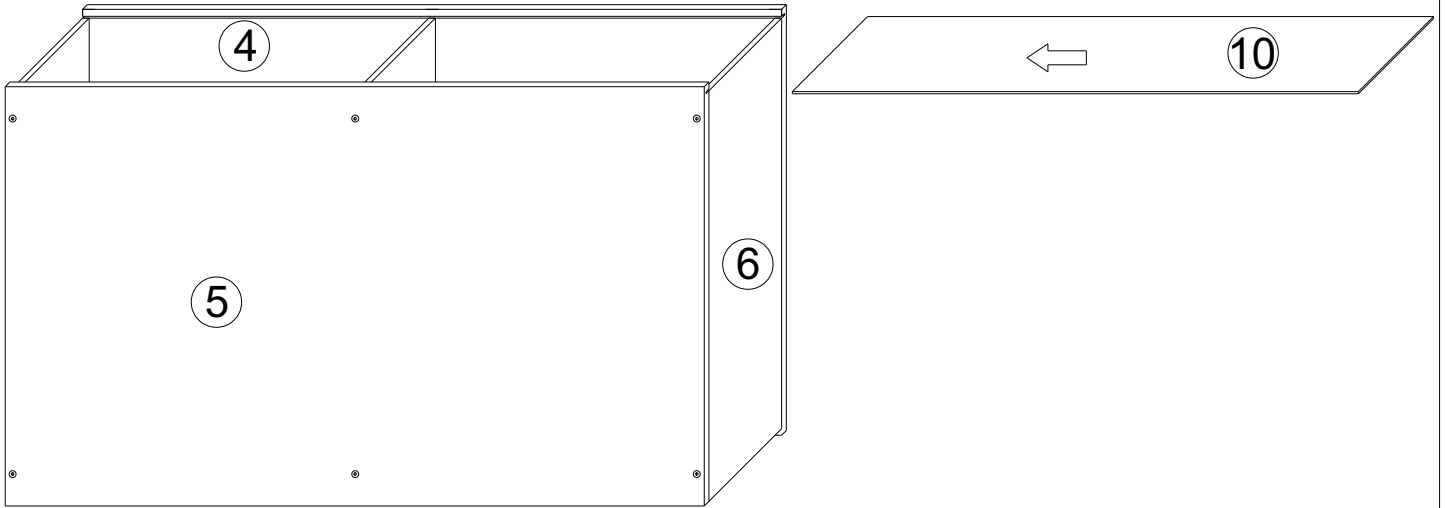

B Bright

Storage Bed 140-160-180x210

ASSEMBLY INSTRUCTIONS

WARNING! THIS PRODUCT SHOULD BE ASSEMBLED BY ADULTS ONLY

1 x12

2 x4

3 x4

4 x4

5 x4

6 x4

7 x4

8 x4

9 x2

10 x2

11 x2

12 x2