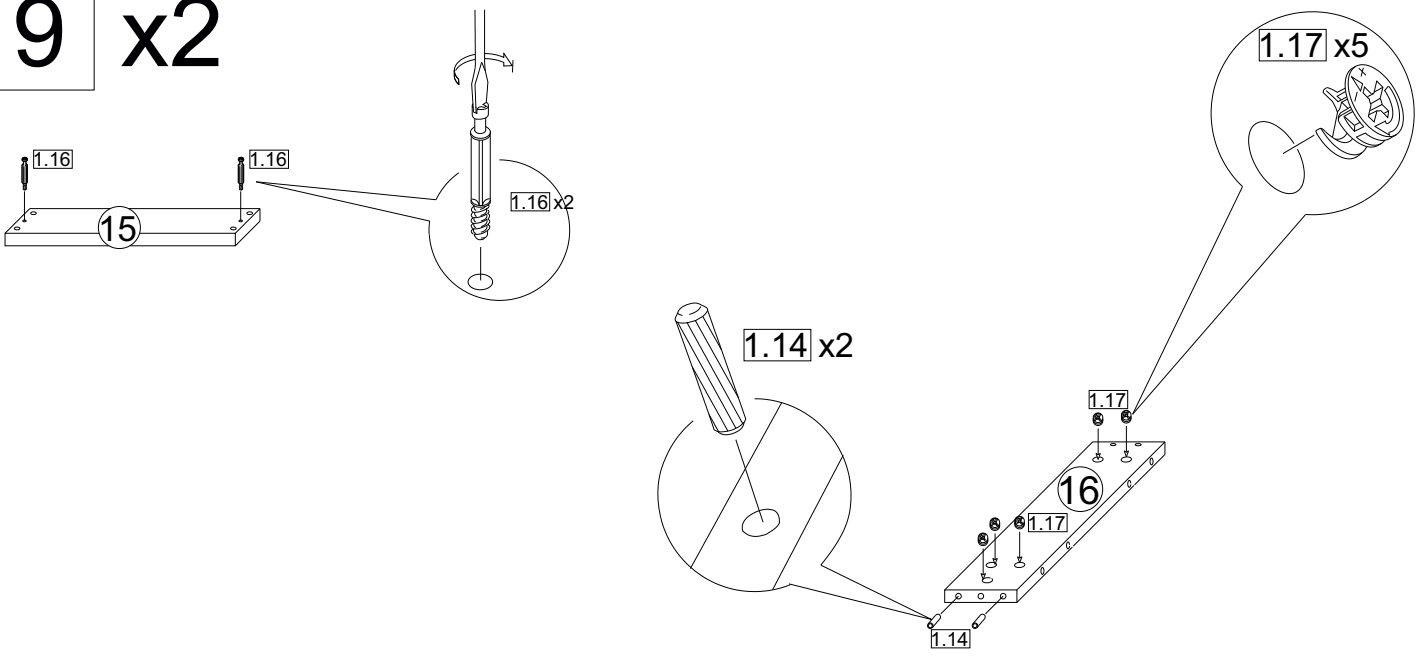

B Bright

Storage Bed 140-160-180x210

ASSEMBLY INSTRUCTIONS

WARNING! THIS PRODUCT SHOULD BE ASSEMBLED BY ADULTS ONLY

1 x12

2 x4

3 x4

4 x4

5 x4

6 x4

7 x4

8 x4

9 x2

10 x2

11 x2

12 x2

13 x2

14 x2

15 x2

18

19

20

21 x8

22 x2

23 x2