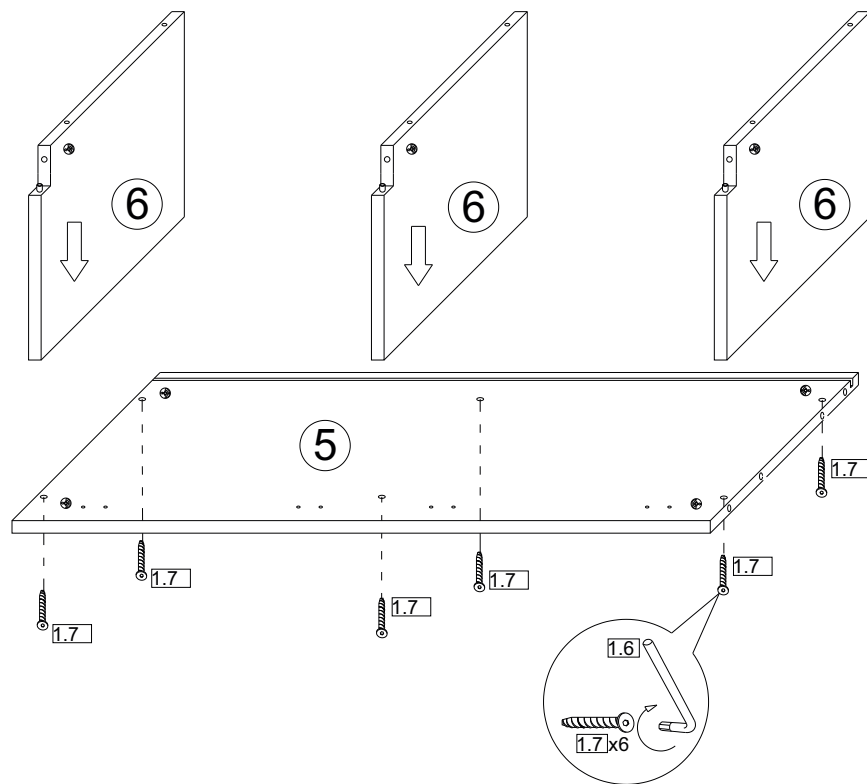

B Bright

Storage Bed 140-160-180x210

ASSEMBLY INSTRUCTIONS

WARNING! THIS PRODUCT SHOULD BE ASSEMBLED BY ADULTS ONLY

1 x12

2 x4

3 x4

4 x4

5 x4

6 x4

7 x4

8 x4

9 x2

10 x2

11 x2

12 x2

13 x2

14 x2

15 x2

18

19

20

21 x8

22 x2

23 x2