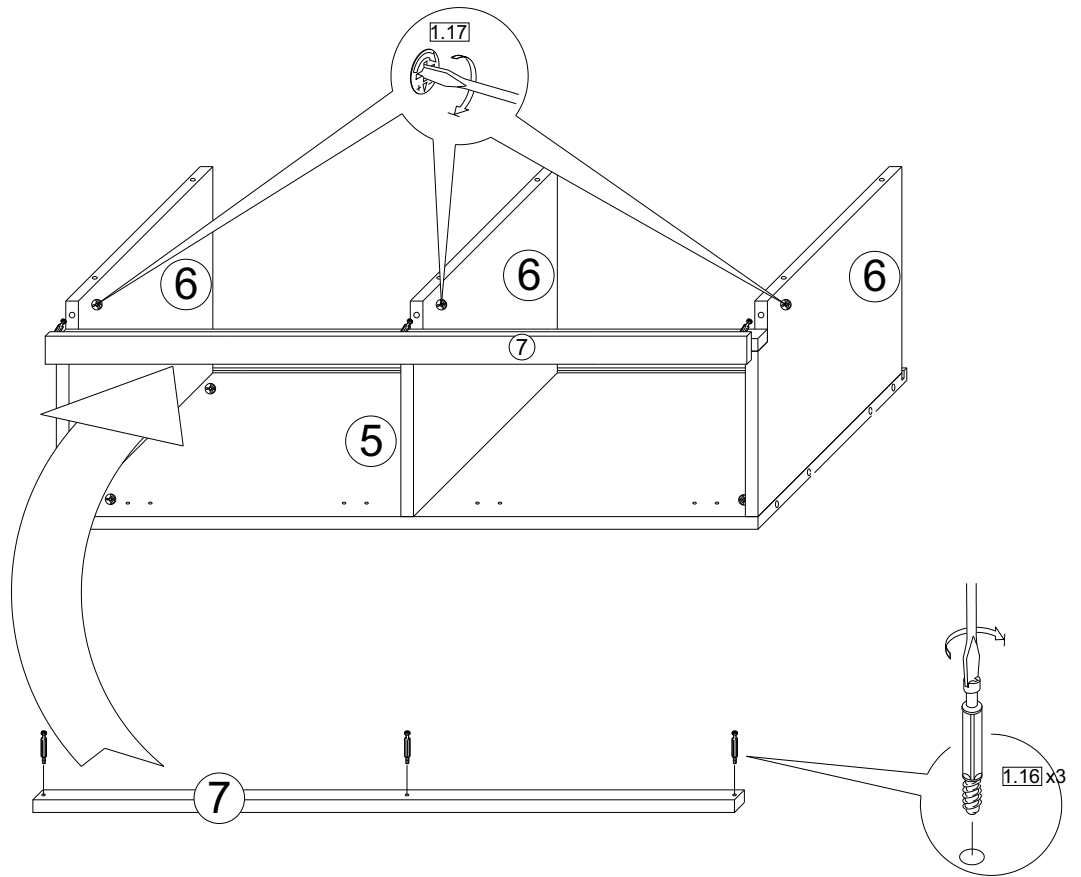

B Bright

Storage Bed 140-160-180x210

ASSEMBLY INSTRUCTIONS

WARNING! THIS PRODUCT SHOULD BE ASSEMBLED BY ADULTS ONLY

1 x12

2 x4

3 x4

4 x4

5 x4

6 x4

7 x4

8 x4

9 x2

10 x2

11 x2

12 x2

13 x2

14 x2

15 x2

18

19

20

21 x8

22 x2

23 x2