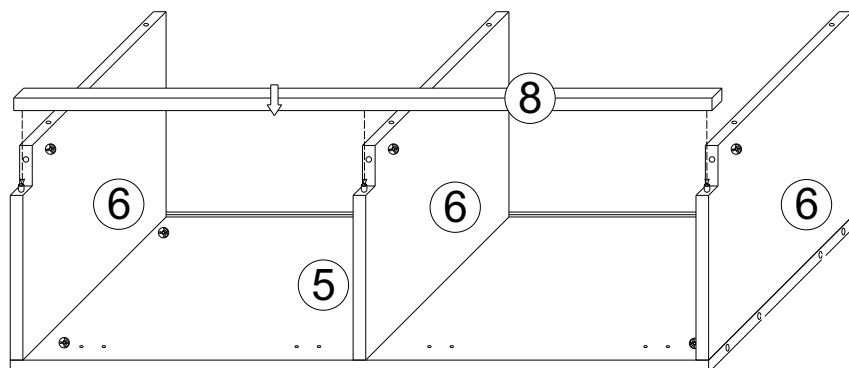

B Bright

Storage Bed 140-160-180x210

ASSEMBLY INSTRUCTIONS

WARNING! THIS PRODUCT SHOULD BE ASSEMBLED BY ADULTS ONLY

1 x12

2 x4

3 x4

4 x4

5 x4

6 x4

7 x4

8 x4

9 x2

10 x2

11 x2

12 x2

23 x2