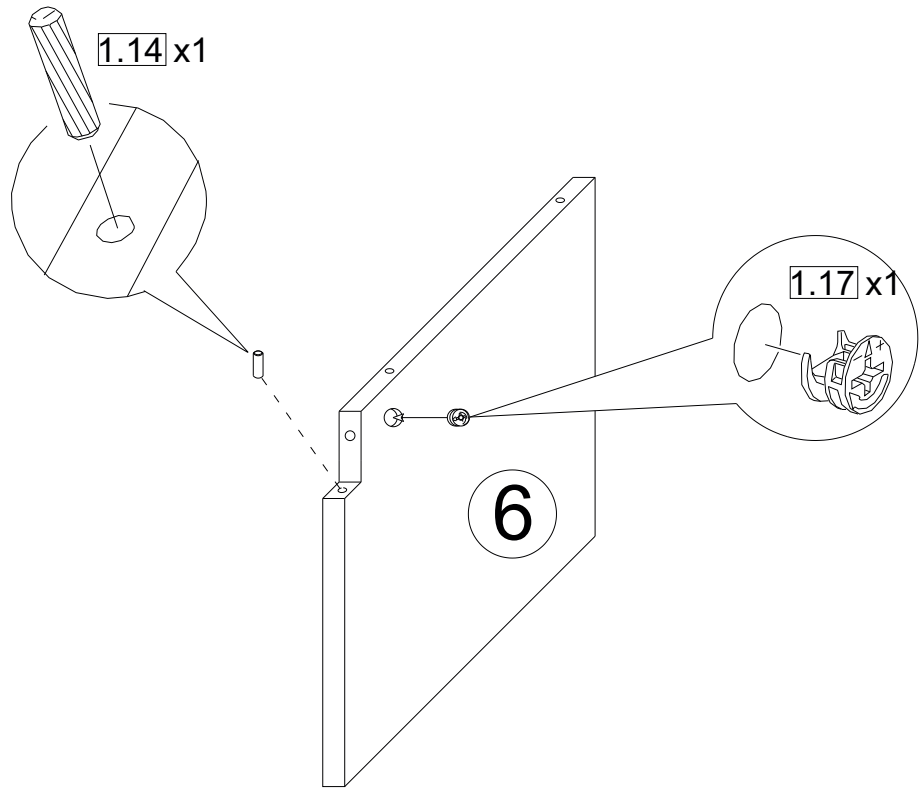

B Bright

Storage Bed 140-160-180x210

ASSEMBLY INSTRUCTIONS

WARNING! THIS PRODUCT SHOULD BE ASSEMBLED BY ADULTS ONLY

1 x12

2 x4

3 x4

4 x4

5 x4

6 x4

7 x4

8 x4

9 x2

10 x2

11 x2

12 x2

13 x2

14 x2

15 x2

18

19

20

21 x8

22 x2

23 x2