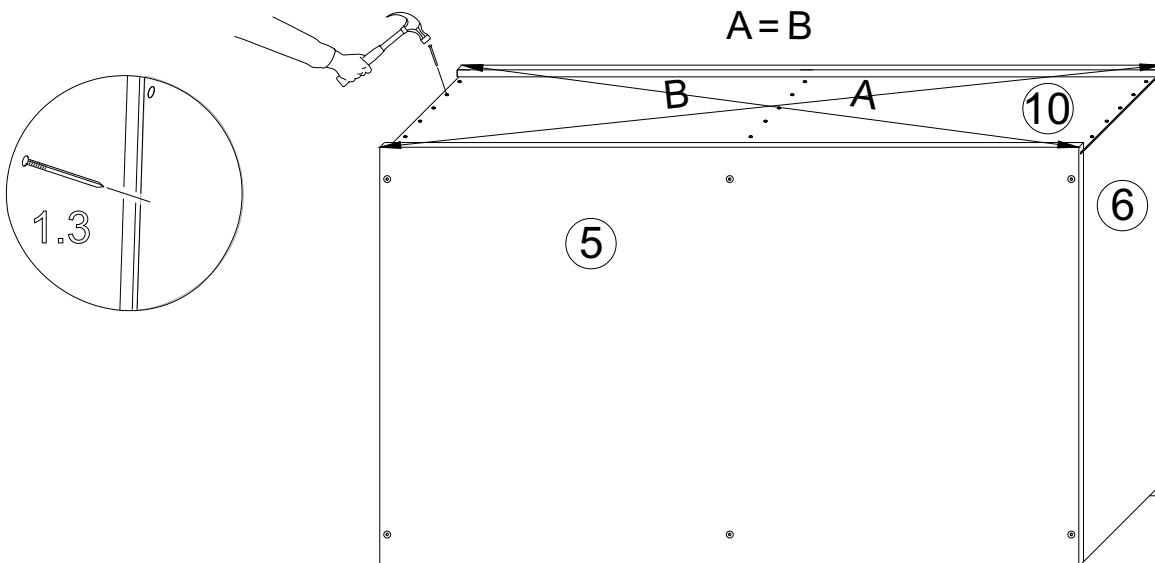

B Bright

Storage Bed 140-160-180x210

ASSEMBLY INSTRUCTIONS

WARNING! THIS PRODUCT SHOULD BE ASSEMBLED BY ADULTS ONLY

1 x12

2 x4

3 x4

4 x4

5 x4

6 x4

7 x4

8 x4

9 x2

10 x2

11 x2

12 x2

13 x2

14 x2

15 x2

18

19

20

21 x8

22 x2

23 x2