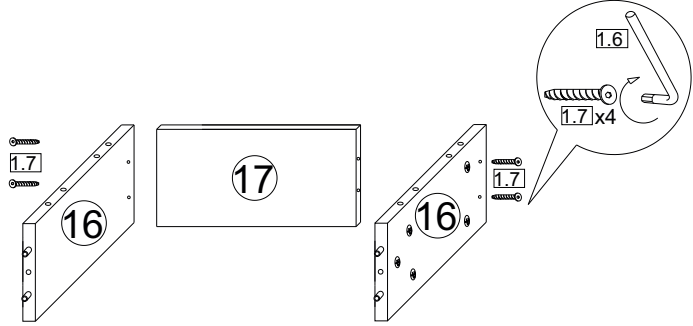

B Bright

Storage Bed 140-160-180x210

ASSEMBLY INSTRUCTIONS

WARNING! THIS PRODUCT SHOULD BE ASSEMBLED BY ADULTS ONLY

1 x12

2 x4

3 x4

4 x4

5 x4

6 x4

7 x4

8 x4

9 x2

10 x2

11 x2

12 x2

13 x2

14 x2

15 x2

18

19

20

21 x8

22 x2