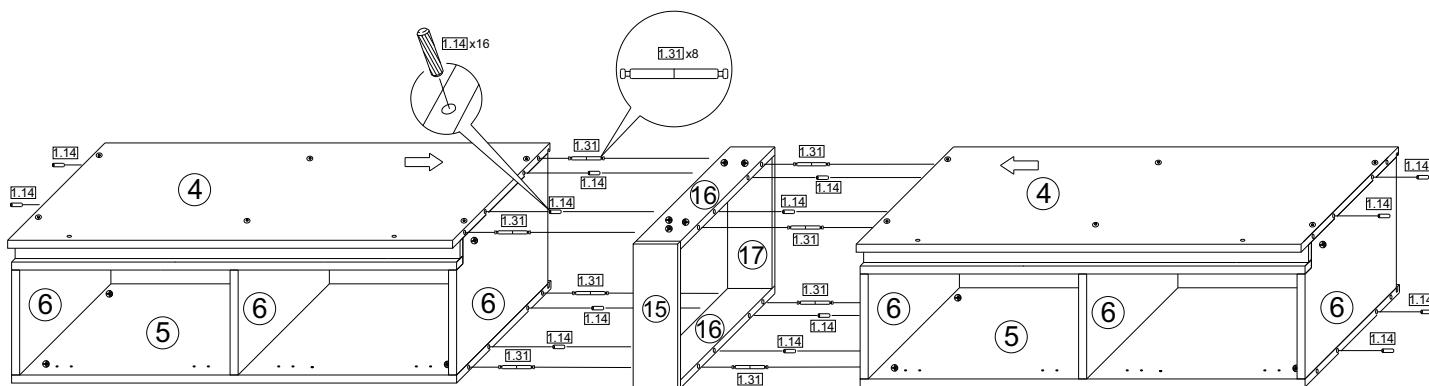

B Bright

Storage Bed 140-160-180x210

ASSEMBLY INSTRUCTIONS

WARNING! THIS PRODUCT SHOULD BE ASSEMBLED BY ADULTS ONLY

1 x12

2 x4

3 x4

4 x4

5 x4

6 x4

7 x4

8 x4

9 x2

10 x2

11 x2

12 x2

13 x2

14 x2

15 x2

18

19

20

21 x8

22 x2