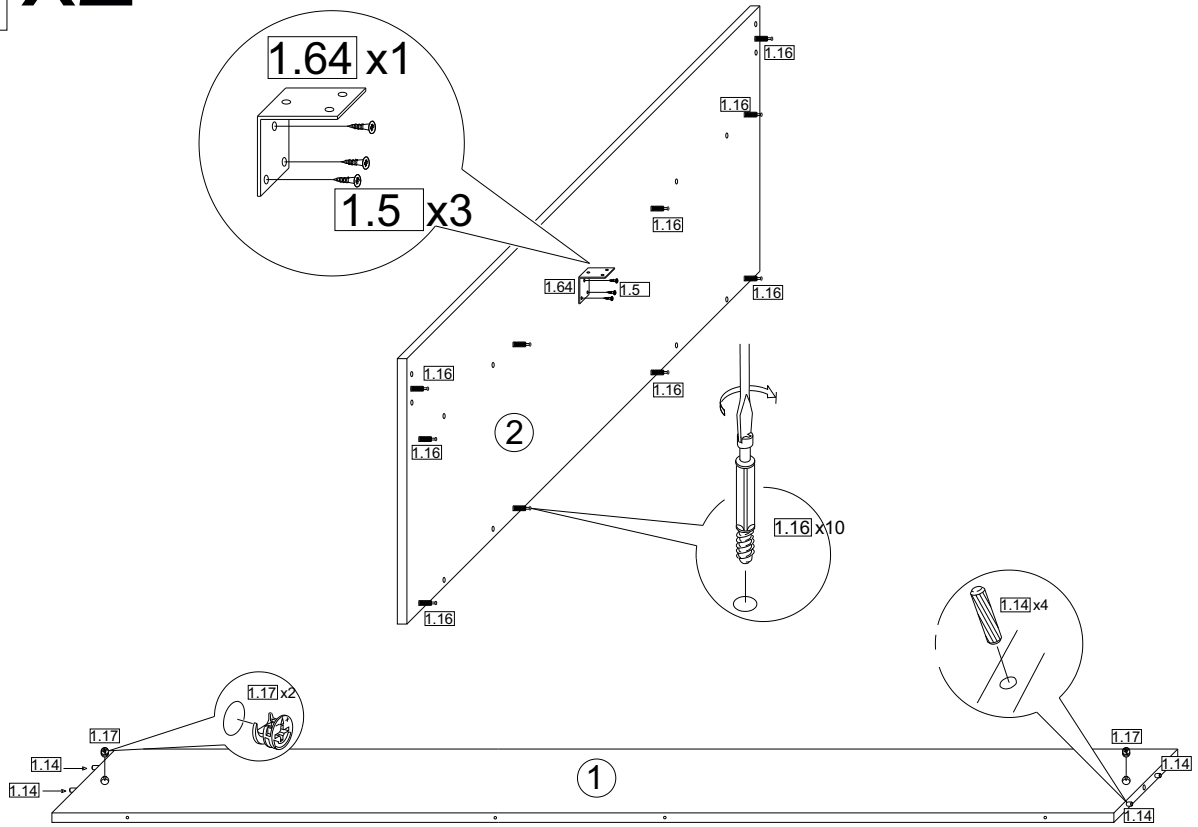

B Bright

Storage Bed 140-160-180x210

ASSEMBLY INSTRUCTIONS

WARNING! THIS PRODUCT SHOULD BE ASSEMBLED BY ADULTS ONLY

1 x12

2 x4

3 x4

4 x4

5 x4

6 x4

7 x4

8 x4

9 x2

10 x2

11 x2

12 x2

13 x2

14 x2

15 x2

18

19

20

21 x8

22 x2

23 x2