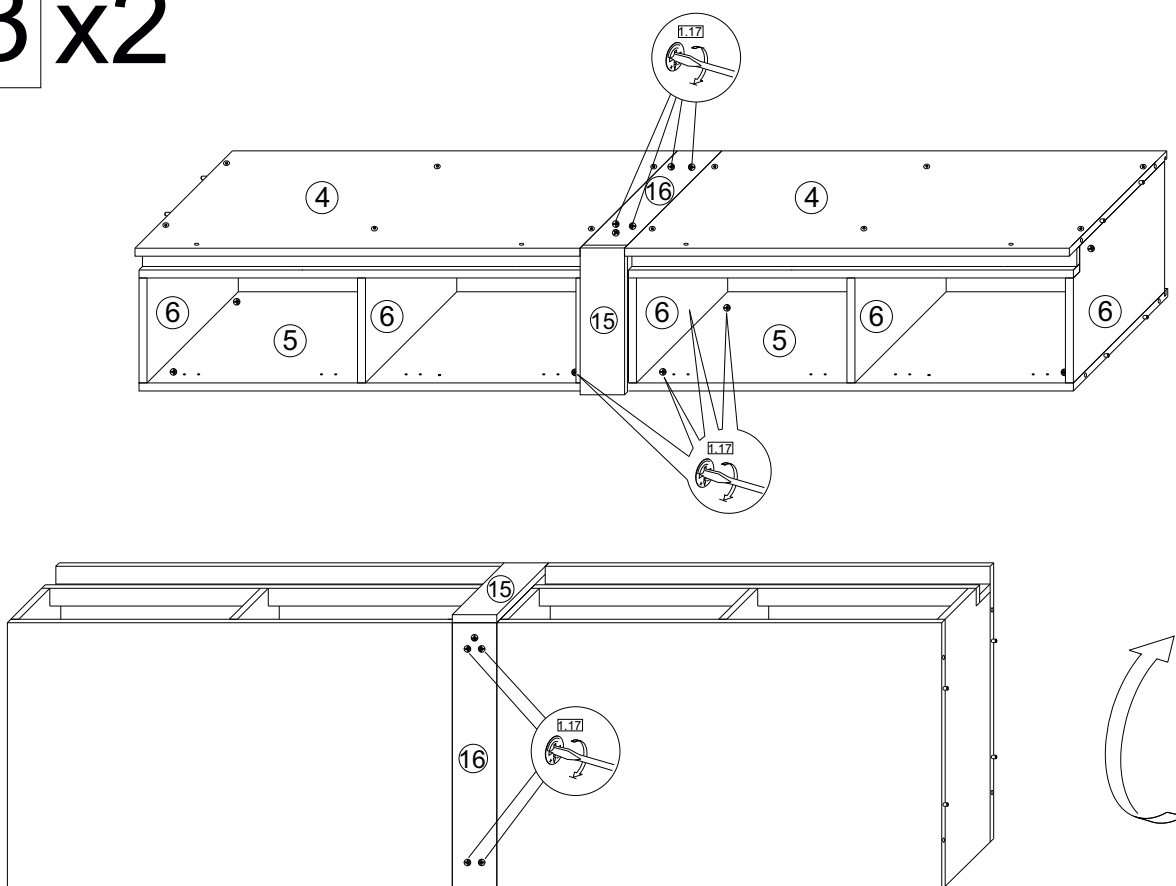

B Bright

Storage Bed 140-160-180x210

ASSEMBLY INSTRUCTIONS

WARNING! THIS PRODUCT SHOULD BE ASSEMBLED BY ADULTS ONLY

1 x12

2 x4

3 x4

4 x4

5 x4

6 x4

7 x4

8 x4

9 x2

10 x2

11 x2

12 x2

13 x2

14 x2

15 x2

18

19

20

21 x8

22 x2

23 x2