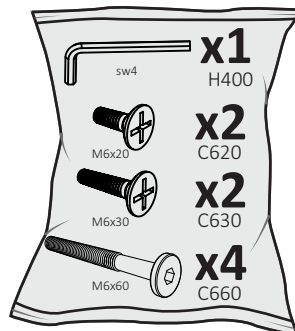

### Tools required

MONTAGE-INSTRUCTIES

ASSEMBLY GUIDELINES

Meubelonderdelen  
Furniture  
components

① x2

② x1

Kleine deeltjes  
Small parts

PA 001 KD -1