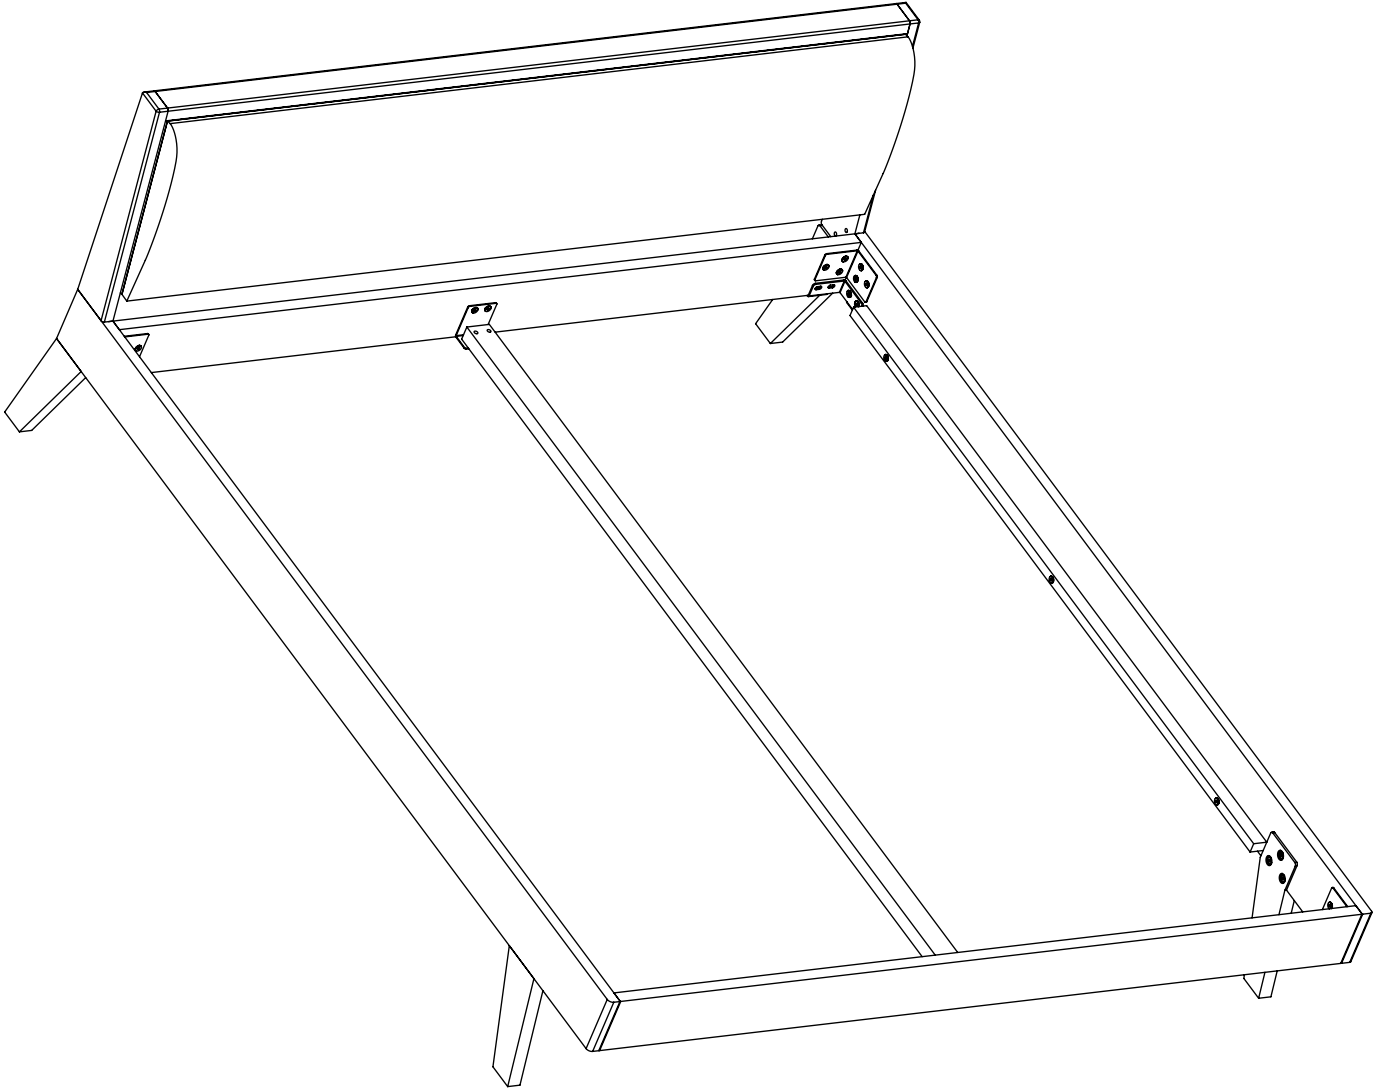

Assembly instruction BX23 Box

CAUTION!
Unfold carefully
donot use knife

A x 4
15-001928

B x 2
03-001006

C x 4
15-001204

M6x15

D x 44
05-000816

M6x30

E x 4
05-001564

4LB

K x 1
05-001139

H 140-270mm

M x 1
05-001408

4x16

N x 2
05-000213

Legs

F x 4

M6x20

G x 24
05-001135

Example of legs installation

Support leg assembly

Slats installing

*Option

CAUTION!
Unfold carefully
donot use knife