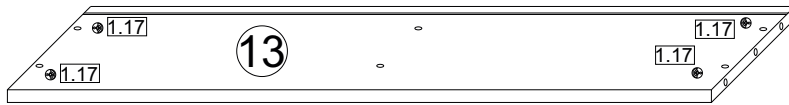

B Bright

Storage Bed 90x200

ASSEMBLY INSTRUCTIONS

WARNING! THIS PRODUCT SHOULD BE ASSEMBLED BY ADULTS ONLY

1 x6

2 x2

3 x2

4 x2

5 x2

6 x2

7 x2

8 x2

9 x1

10 x1

11 x2

12 x2

13 x2

14 x2

15

16

17

18 x2

19

20