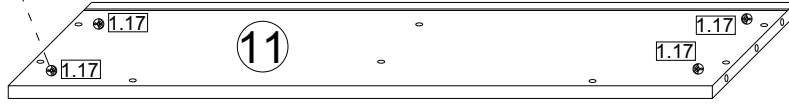

B Bright

Storage Bed 90x200

ASSEMBLY INSTRUCTIONS

WARNING! THIS PRODUCT SHOULD BE ASSEMBLED BY ADULTS ONLY

1 x6

2 x2

3 x2

4 x2

5 x2

6 x2

7 x2

8 x2

9 x1

10 x1

11 x2

12 x2

13 x2

14 x2

15

16

17

18 x2

19

20