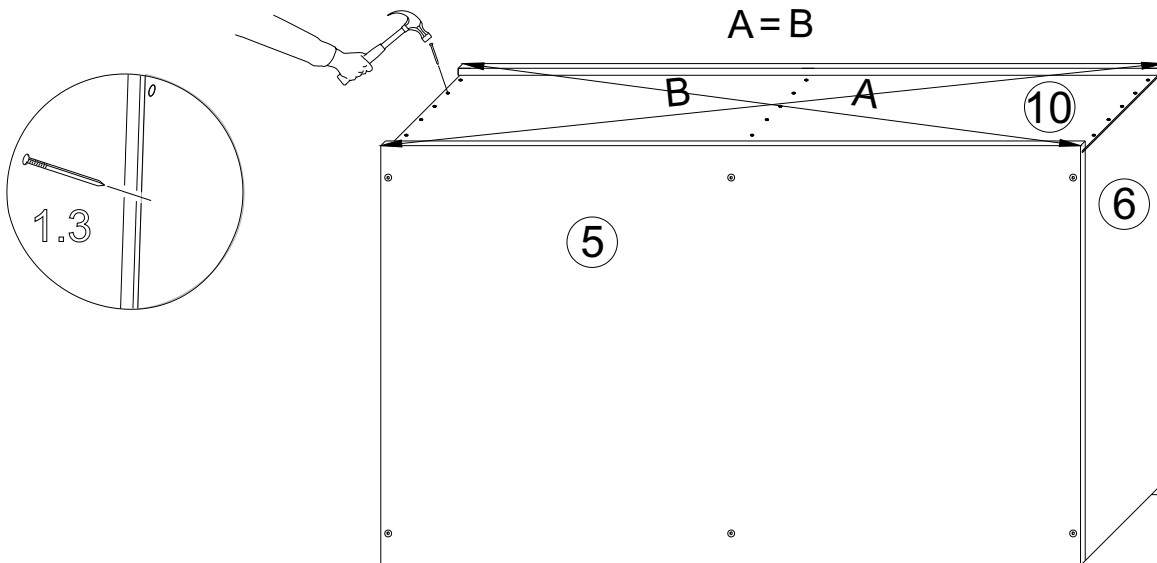

B Bright

Storage Bed 90x200

ASSEMBLY INSTRUCTIONS

WARNING! THIS PRODUCT SHOULD BE ASSEMBLED BY ADULTS ONLY

1 x6

2 x2

3 x2

4 x2

5 x2

6 x2

7 x2

8 x2

9 x1

10 x1

11 x2

12 x2

13 x2

14 x2

15

16

17

18 x2

19

20