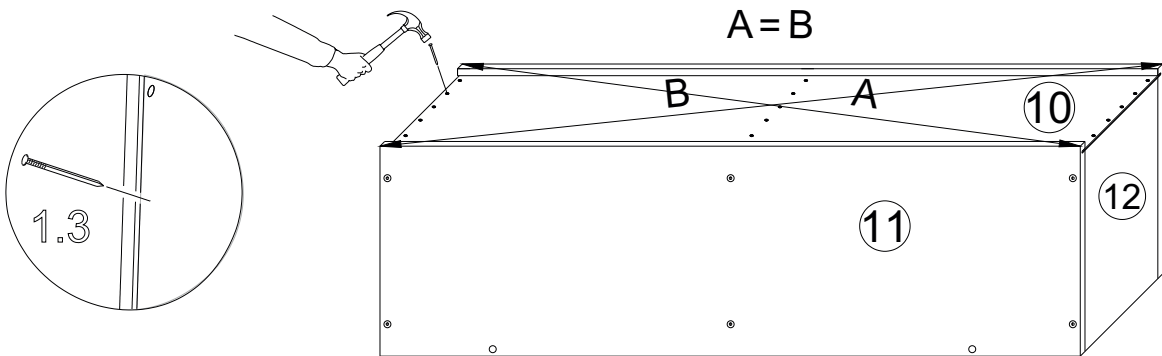

B Bright

Storage Bed 90x200

ASSEMBLY INSTRUCTIONS

WARNING! THIS PRODUCT SHOULD BE ASSEMBLED BY ADULTS ONLY

1 x6

2 x2

3 x2

4 x2

5 x2

6 x2

7 x2

8 x2

9 x1

10 x1

11 x2

12 x2

13 x2

14 x2

15

16

17

18 x2

19

20