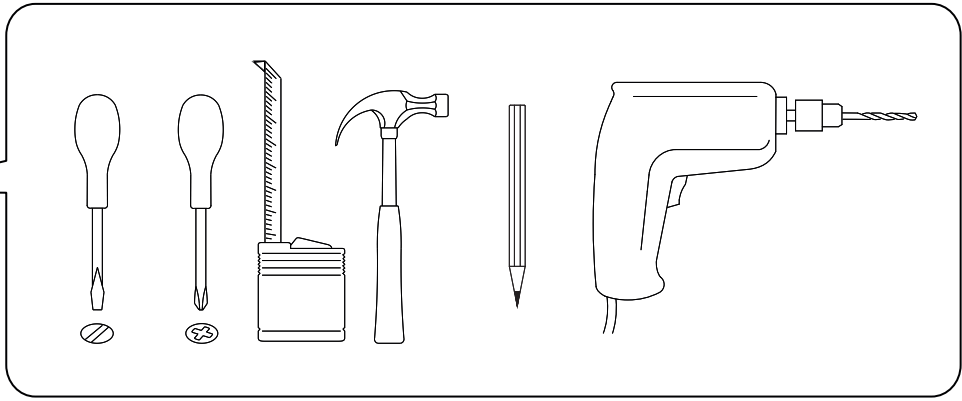

B Bright

Storage Bed 90x200

ASSEMBLY INSTRUCTIONS

WARNING! THIS PRODUCT SHOULD BE ASSEMBLED BY ADULTS ONLY

1 x6

2 x2

3 x2

4 x2