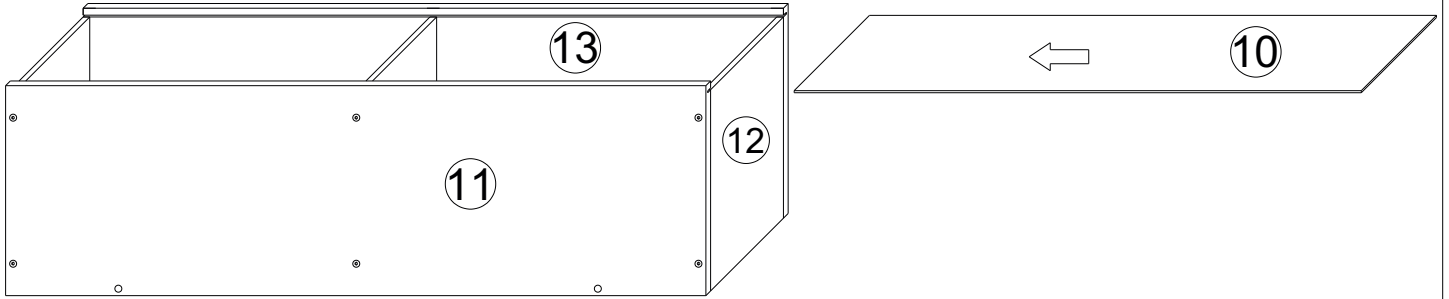

B Bright

Storage Bed 90x200

ASSEMBLY INSTRUCTIONS

WARNING! THIS PRODUCT SHOULD BE ASSEMBLED BY ADULTS ONLY

1 x6

2 x2

3 x2

4 x2

5 x2

6 x2

7 x2

8 x2

9 x1

10 x1

11 x2

12 x2

13 x2

14 x2

15

16

17

18 x2

19

20