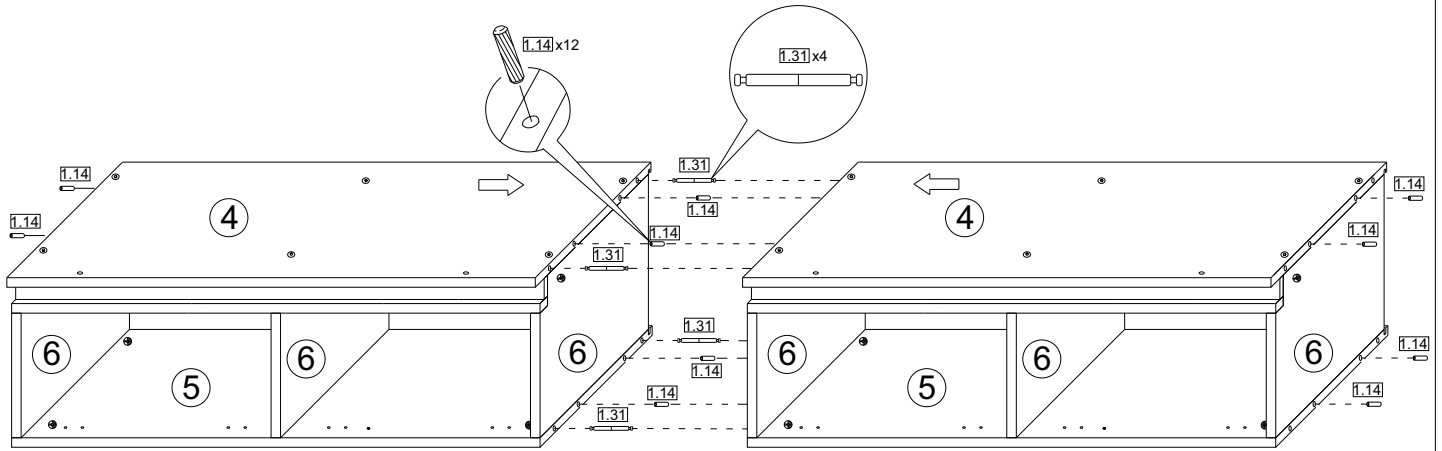

B Bright

Storage Bed 90x200

ASSEMBLY INSTRUCTIONS

WARNING! THIS PRODUCT SHOULD BE ASSEMBLED BY ADULTS ONLY

1 x6

2 x2

3 x2

4 x2

5 x2

6 x2

7 x2

8 x2

9 x1

10 x1

11 x2

12 x2

13 x2

14 x2

15

16

17

18 x2

19

20