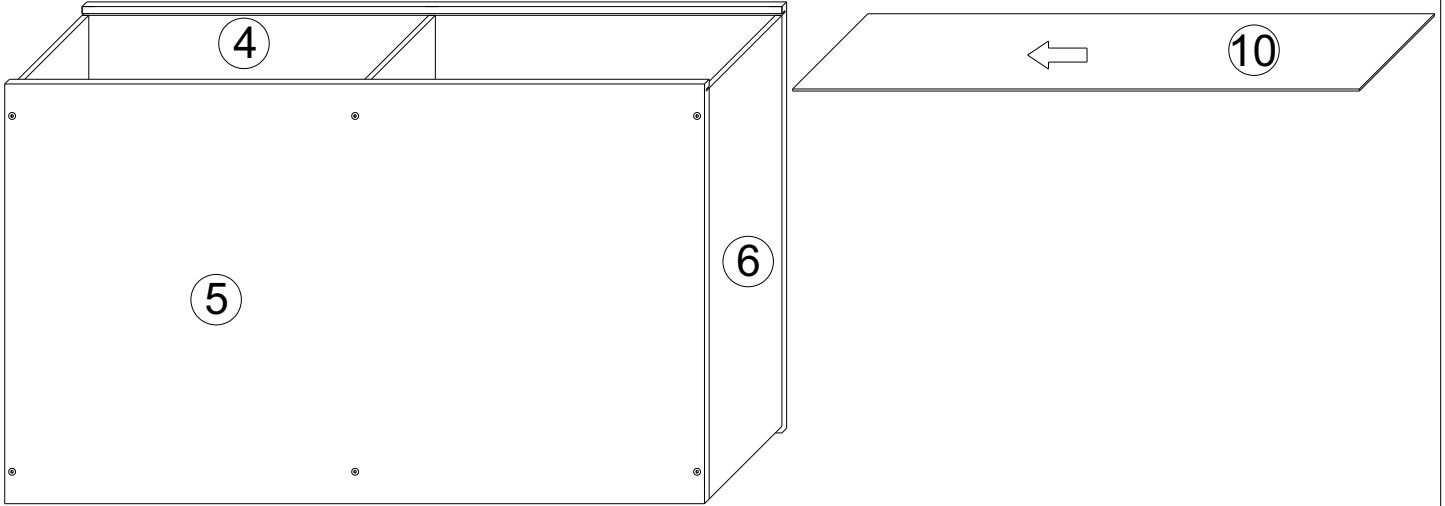

B Bright

Storage Bed 90x200

ASSEMBLY INSTRUCTIONS

WARNING! THIS PRODUCT SHOULD BE ASSEMBLED BY ADULTS ONLY

1 x6

2 x2

3 x2

4 x2

5 x2

6 x2

7 x2

8 x2

9 x1

10 x1

11 x2

12 x2