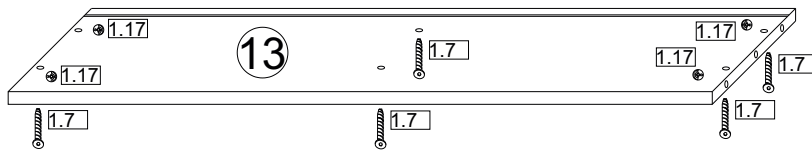

B Bright

Storage Bed 90x200

ASSEMBLY INSTRUCTIONS

WARNING! THIS PRODUCT SHOULD BE ASSEMBLED BY ADULTS ONLY

1 x6

2 x2

3 x2

4 x2

5 x2

6 x2

7 x2

8 x2

9 x1

10 x1

11 x2

12 x2

13 x2

14 x2

15

16

17

18 x2

19

20